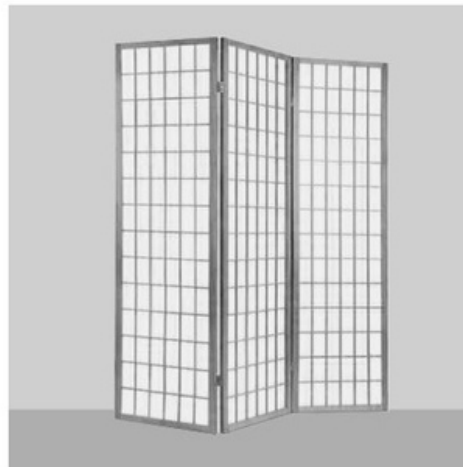

LX KIT RENTAL

4. LED LIGHT

x 1 24x 4W RGBW LED Bar
Stage Floor Up-Light

*Cost est. \$150.00

DIMENSIONS	MEASUREMENTS
Lenght	Max 900 - 1100 mm
Width	Max 115 mm
Height	Max 150 mm
Weight	3.5 - 4.5kg

AV KIT RENTAL

5. LED MONITOR & Stand Floor

x 1 65" Samsung 4K FHD

Steel Plate Base (up to 30kg)
Stand Support h:1650 mm

*Cost est. \$535.00(Full Kit)

DIMENSIONS	MEASUREMENTS
Lenght	600 mm
Width	900 mm
Height	1910 mm
Base Weight	30kg
Base Height	1650 mm

WALL / DIVIDER

6. SHOJI BACK WALL

x 1 Japanes Style Room Divider

Zig-Zag or Wide Open (optional)
Bracket Support h: 550 mm

*Cost est. \$155.00

DIMENSIONS	MEASUREMENTS
Lenght	30 mm
Width	1330 mm
Height	1785 mm
Weight	3.5 kg
Base Height	550 x 300 mm